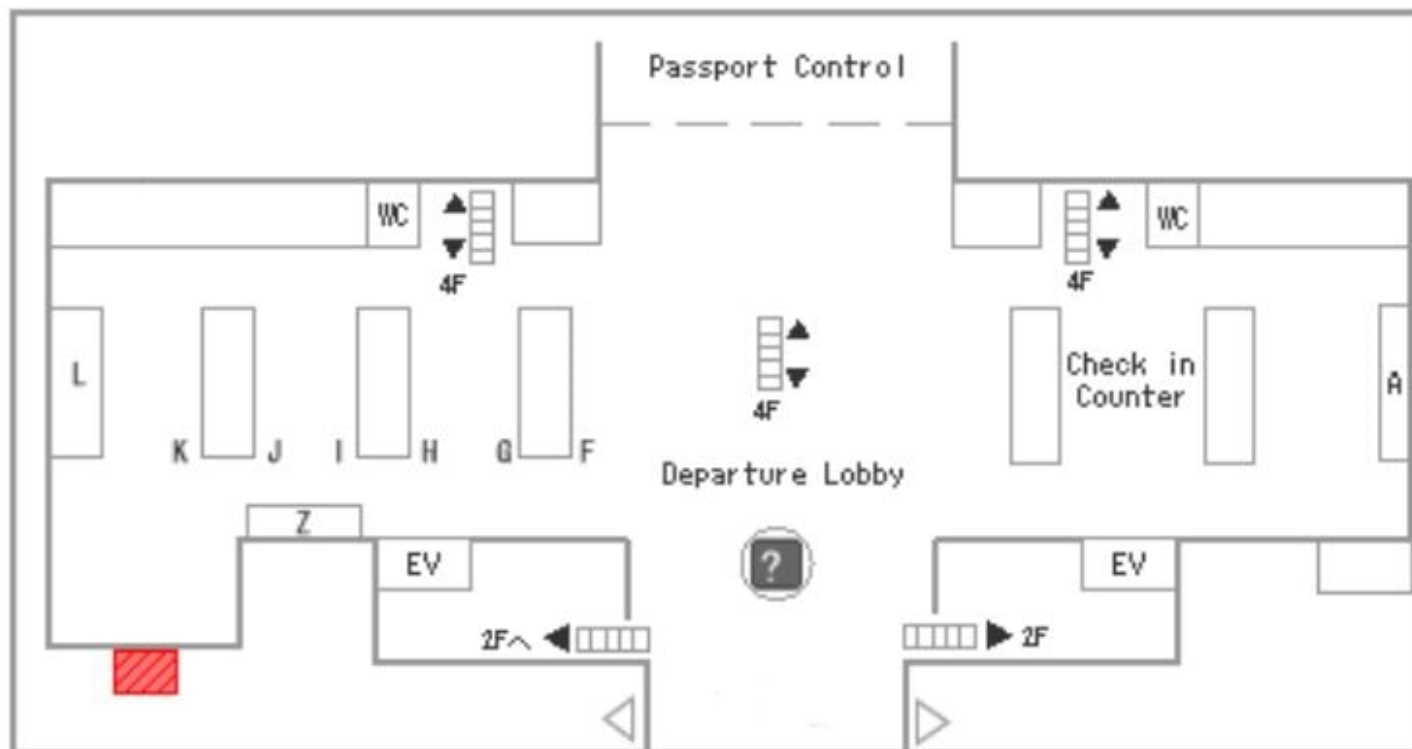

Haneda Airport International, ABC Departure counter (3F)

Business hour : 24-hour

Sign Information

Delivery Service Counter